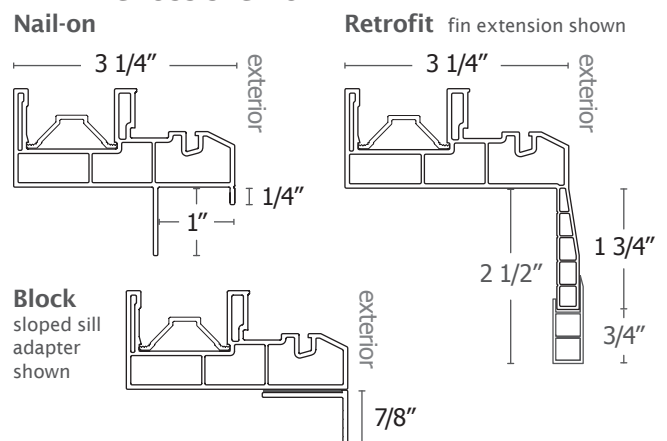

FRAME CROSS SECTION

AUTO LOCK PROFILE (top, side & back view)