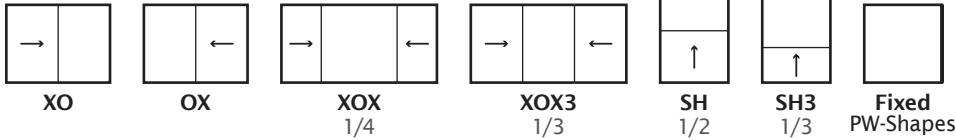

Viewed from exterior. Combos available.

The Clear Choice Is Crystal

Vista Vinyl Windows

Series 4000 // Replacement & New Construction Applications

SLIDERS, SINGLE HUNG & FIXED

QUALITY VINYL

15-point inspection program for assurance.

EFFICIENT DESIGN

Multichambered 3-1/4" frame provides strength, energy efficiency, and efficient water drainage.

INTEGRAL FINS

Choose nail-on frame with nail fin and stucco key, retrofit frame with dual-wall flush fin or block frame with no fins (includes self-adhesive sloped sill adapter).

ENERGY-EFFICIENT GLASS

3/4" dual-pane unit with annealed glass and the high-performance Intercept® spacer system. Tempered glass available.

RELIABLE PERFORMANCE

Interlocking panels and weatherstripping guard against air and water infiltration.

DURABLE LOCKING

Auto lock latch will retract and engage automatically when closing window.

SIMPLE USABILITY

Sliders include large adjustable dual-brass rollers with stainless-steel axles and a vent stop latch. Stable block and tackle balance system featured on single hungs.

BETTER SCREENS

Standard screen with integral corner pulls for easy removal.

WARNING: Screens and vent stop latch are not fall prevention devices. Please take proper precautions.

PERFORMANCE SUMMARY

PG: 25, 30
U-FACTOR: LE3/Ar (SS-SS) 0.30, 0.27
SHGC: LE3/Ar (SS-SS) 0.22, 0.25
U-FACTOR: LE3/Ar (DS-DS) 0.30, 0.26
SHGC: LE3/Ar (DS-DS) 0.22, 0.25

CHOOSE WHITE OR CLAY

White standard. CrystalCoat™ exterior colors available.

INCREASE ENERGY EFFICIENCY

LowE3 performance glass with Argon gas available.

ENHANCE BEAUTY & STYLE

Colonial, Marginal, Queen Anne and Valance grid patterns available with 5/8" flat or 1" sculptured grid.

ADD PRIVACY & BEAUTY

Patterned and tinted specialty glass available.